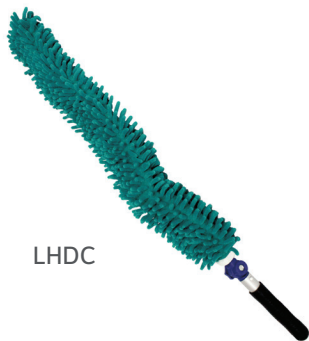

LHDC

Microfiber High Duster

This multi-use tool is designed to clean awkward or hard-to-reach areas.

- Stainless steel sword embedded in heavy canvas can be bent into almost any shape
- For high dusting, pair with a extendable handle #LFSO100 or a fixed handle #CHO246
- Dusters come in cut end microfiber or chenille with soft dust grabbing fingers
- Adjustable nut at handle for different angle cleaning

ITEM	DESCRIPTION	CS QTY
HDCOMP	Blue - Complete Microfiber Duster	1/cs
HDCOVR	Blue - Microfiber Duster Cover	12/bg
HDFRM	Gray / Blue - High Duster Frame Only	12/bx; 4bx/cs
LHDC	Green - Complete Chenille Duster	1/cs
LHDCVR	Green- Chenille Duster Cover	12/bg; 10bg/cs