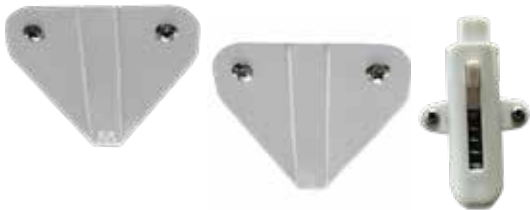

## EVNT6 Product Weights

Item #	Description	Selling Unit
EVNT6-TW	Tampon Weight with Tab, ABS	1 set
EVNT6-NW	Napkin Weight with Tab, ABS	1 set

## EVNT6 Cabinet Lock Parts

Item #	Description	Selling Unit
NT1-LOCK-EVNT6	Lock, Key Clip	1 set
NT1-KEY	Key Only	1 ea

## EVNT6 Door Lock Parts

Item #	Description	Selling Unit
EVNT6-NDL	Napkin Door Lock, ABS	1 ea w/ 2 screws
EVNT6-TDL	Tampon Door Lock, ABS	1 ea w/ 2 screws
EVNT6-DLT	Door Lock Tab, ABS	1 assembly