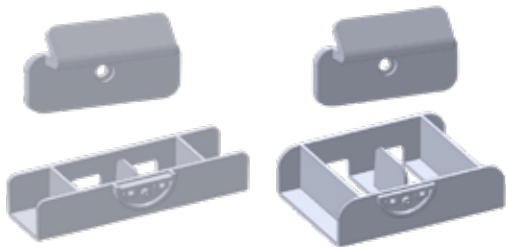

# EVNT6 Vendor Parts

**EVNT6**

## EVNT6 Product Weights

Item #	Description	Selling Unit
EVNT6-TW	Tampon Weight with Tab, ABS	1 set
EVNT6-NW	Napkin Weight with Tab, ABS	1 set

## EVNT6 Cabinet Lock Parts

Item #	Description	Selling Unit
NT1-LOCK-EVNT6	Lock, Key Clip	1 set
NT1-KEY	Key Only	1 ea

## EVNT6 Door Lock Parts

Item #	Description	Selling Unit
EVNT6-NDL	Napkin Door Lock, ABS	1 ea w/ 2 screws
EVNT6-TDL	Tampon Door Lock, ABS	1 ea w/ 2 screws
EVNT6-DLT	Door Lock Tab, ABS	1 assembly